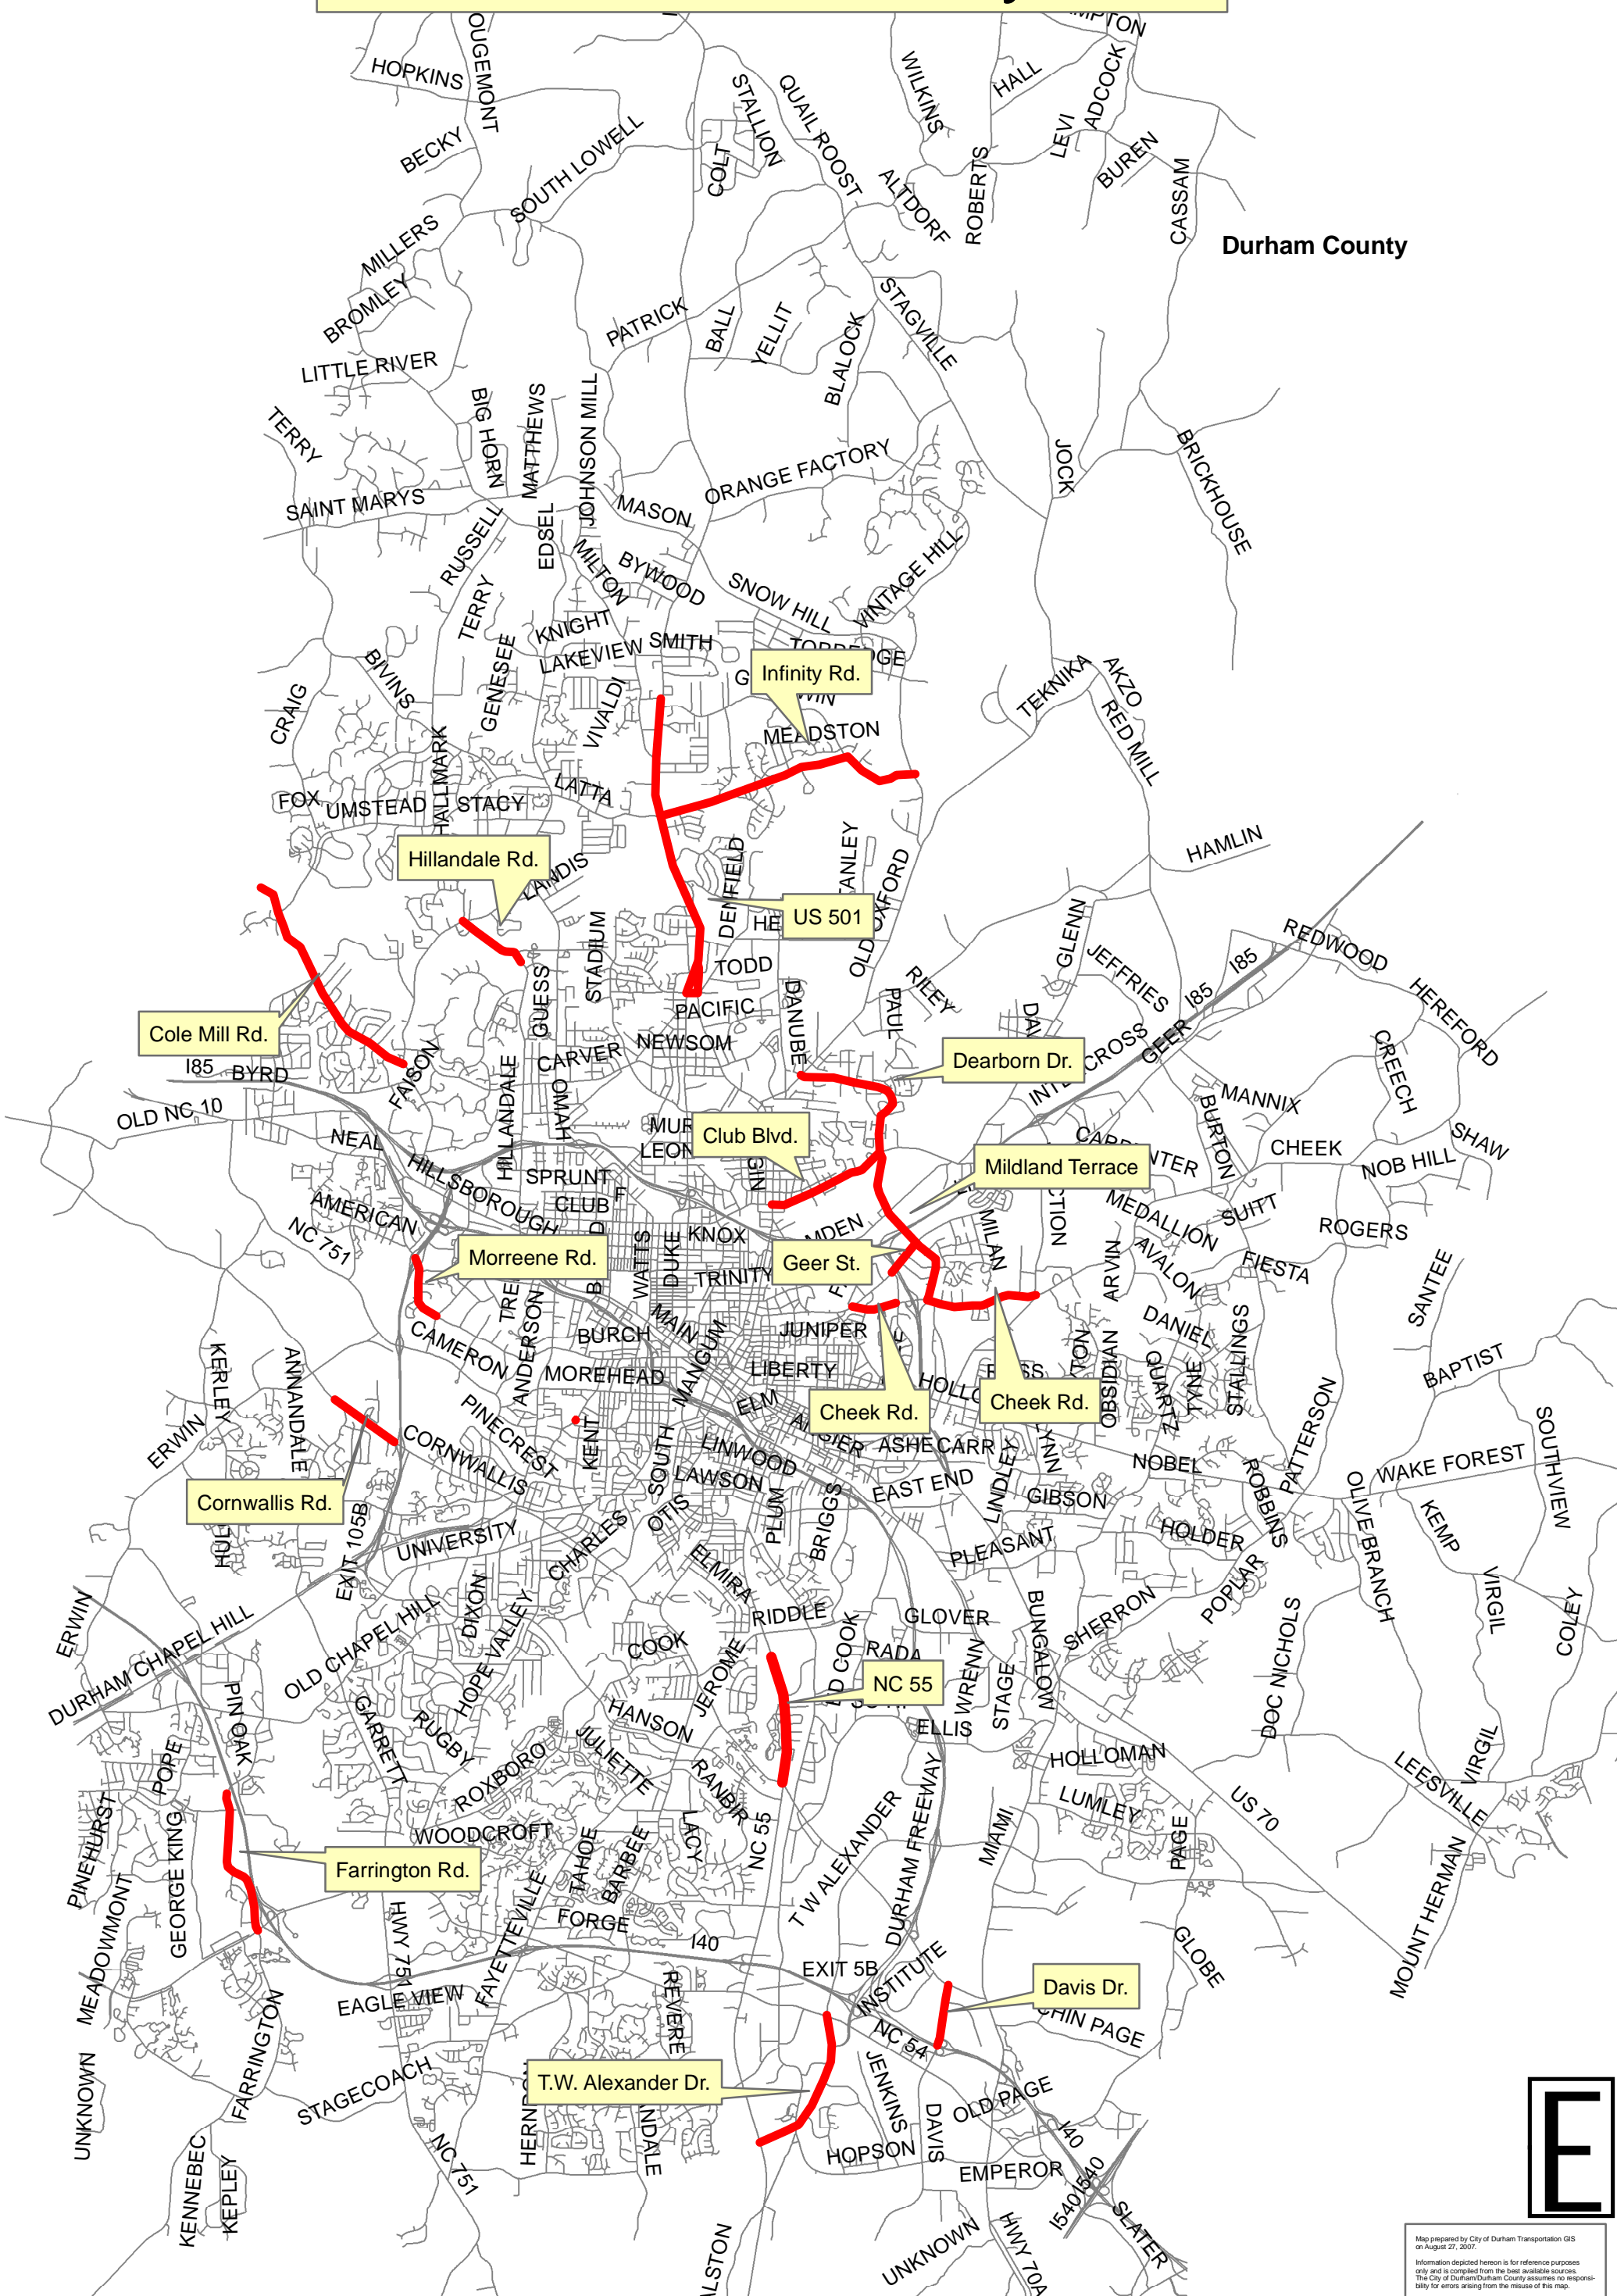

2008 Resurfacing Projects Durham County